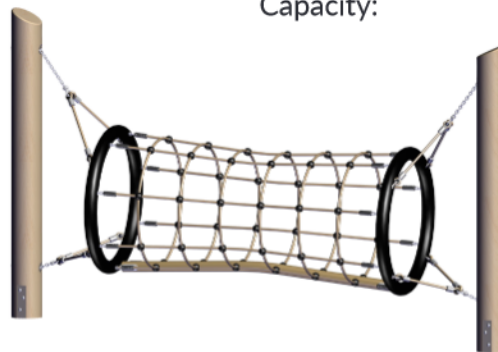

Adventure Tunnel

Description

The NetPlay Adventure Tunnel gives children the feeling of being suspended while creating chances for creative play and exploration. Let imaginations go wild! Install alone or combine with other unique NetPlay structures to create a larger playscape.

Features

- Suspension from 4-inch diameter steel posts allows the tunnel to sway
- Constructed with Netform™, a steel-reinforced rope with a polyester braid comfort-grip surface, and high-alloyed knot clips
- Can be used as a free-standing element or part of an adventure course

Specifications

Installed Dimensions: 122.25 x 31.5 inches
Fall Height: 49.25 inches
Use Zone: 266.25 x 175.5 inches
Age Group: 5-12 years
Capacity: 5

*Posts Not Included

through Huck-Seiltechnik

860.531.2391
NetPlayUSA.com