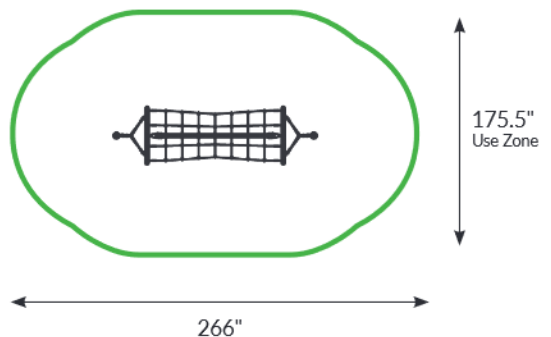

Features

- Suspension from 4-inch diameter steel posts allows the tunnel to sway
- Constructed with Netform™, a steel-reinforced rope with a polyester braid comfort-grip surface, and high-alloyed knot clips
- Can be used as a free-standing element or part of an adventure course

Specifications

Installed Dimensions: 122.25 x 31.5 inches
Fall Height: 49.25 inches
Use Zone: 266.25 x 175.5 inches
Age Group: 5-12 years
Capacity: 5

*Posts Not Included

through Huck-Seiltechnik

860.531.2391
NetPlayUSA.com